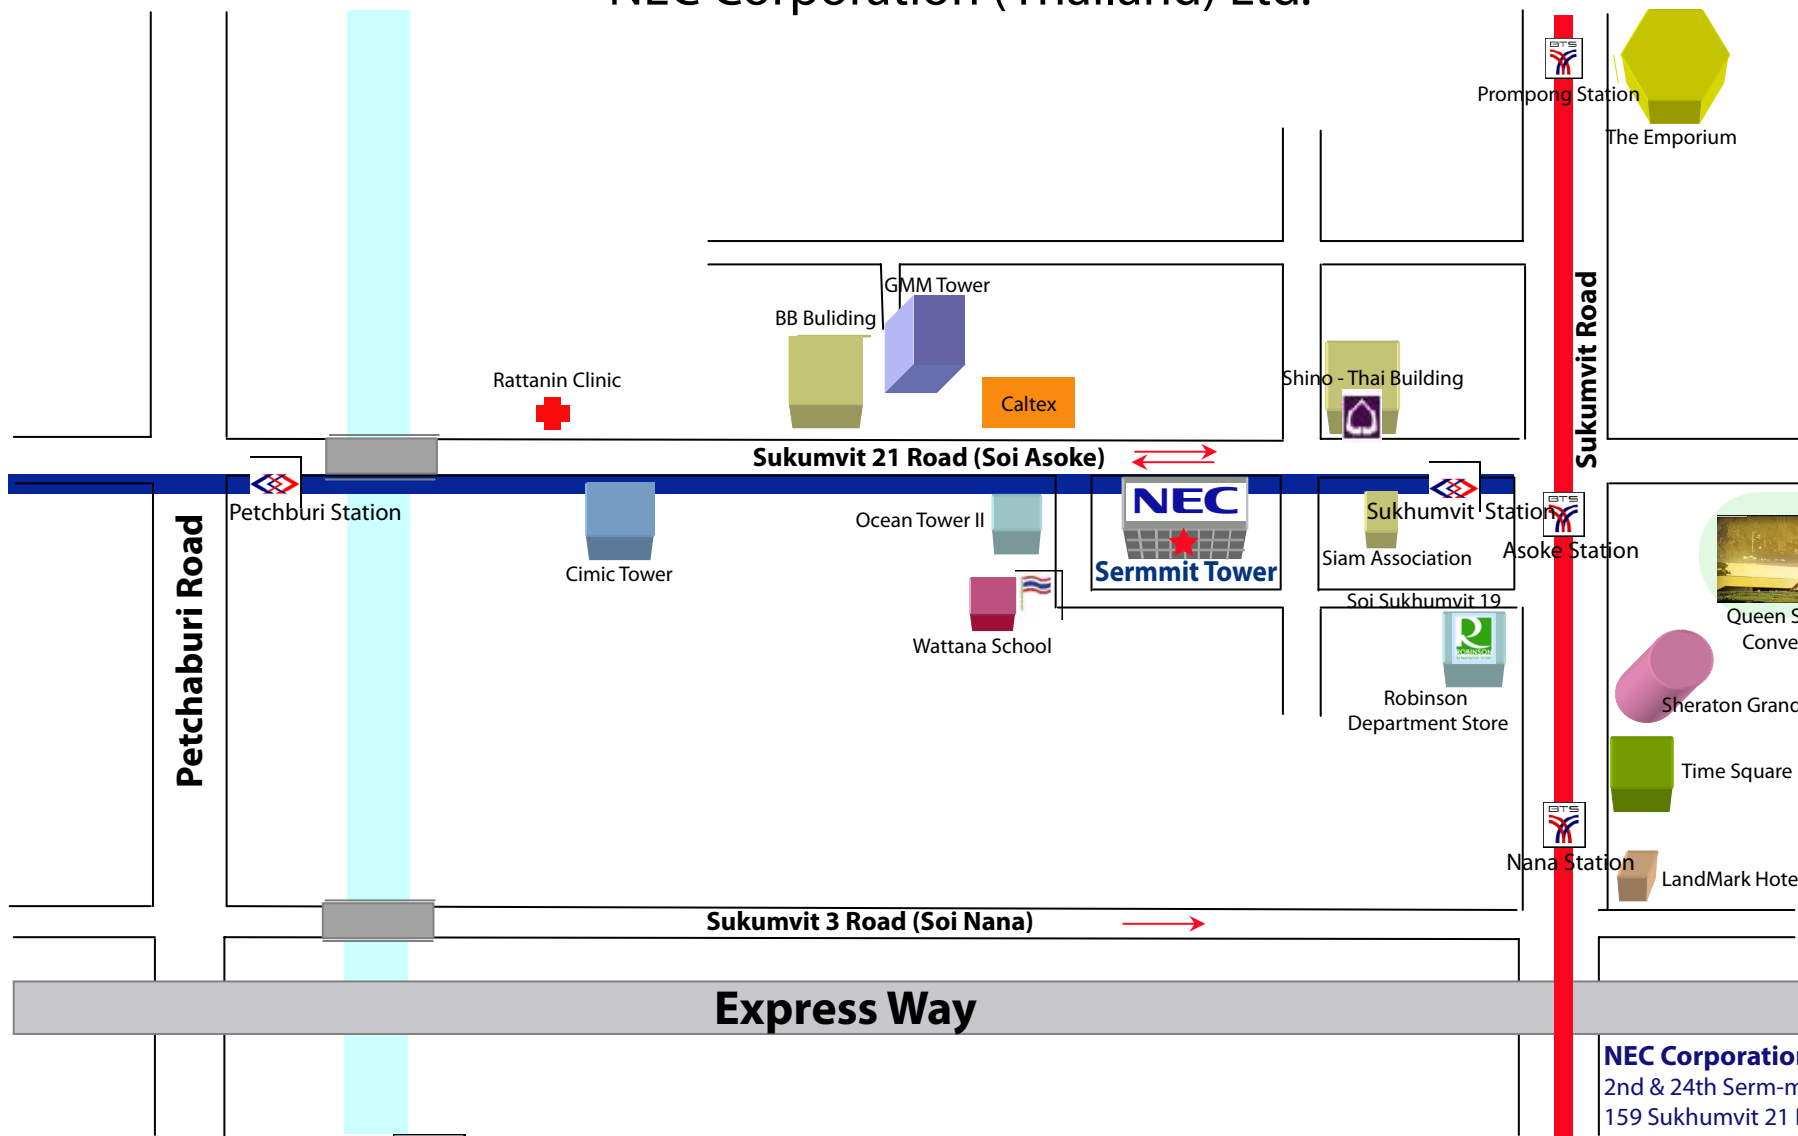

# NEC

NEC Corporation (Thailand) Ltd.

BTS Sky Train

MRT Subway

→ One Way

↔ Two Way

**NEC Corporation (Thailand) Ltd.**

2nd & 24th Serm-mit Tower,  
159 Sukhumvit 21 Rd., Klongtoey Nua,  
Wattana, Bangkok 10110